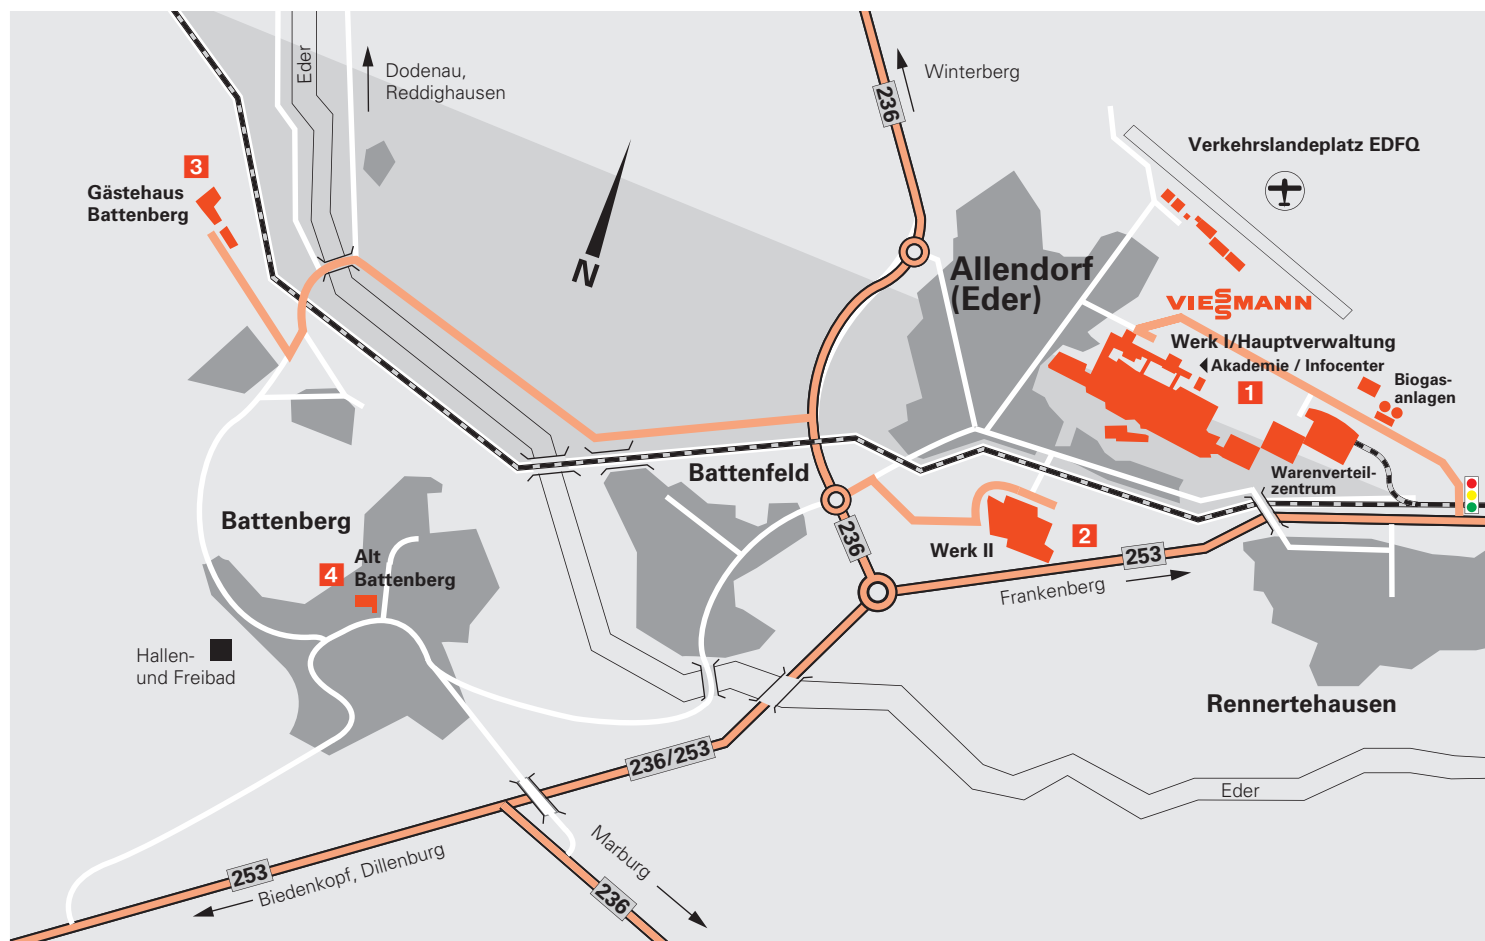

From Frankfurt

Frankfurter Kreuz interchange – A 5 – Gambacher
Kreuz interchange – A 45 – Gießener Südkreuz
interchange – A 485 – B 3 – Marburg (Lahn)
B 252 – Münchhausen – B 236 – Allendorf (Eder)

From Cologne/ Düsseldorf

A 4 – or B 55 – Olpe interchange – A 45 –
Dillenburg B 253 – Biedenkopf – Allendorf (Eder)

From Dortmund

A 1 – Kamen interchange – Dortmund/Unna
interchange – A 44 – Werl interchange –
A 445 – Bestwig B 7 – Olsberg B 480 –
Winterberg B 236 – Hallenberg – Allendorf (Eder)

Paved runway
(1240 m long, 30 m wide) GPS-supported
approach system and advanced navigation light
system (PAPI) to support instrument and visual
approach

Map

Please pay particular attention to the mandatory speed limits
in this area, which are monitored by an extensive network of
fixed speed cameras.

Alsfeld	67 km
Düsseldorf	230 km
Frankfurt (Main)	130 km
Giessen	65 km
Hannover	230 km
Kassel	86 km
Cologne	185 km
Marburg (Lahn)	33 km
Paderborn	110 km

Viessmann factories and the training and information centre at the Viessmann Academy