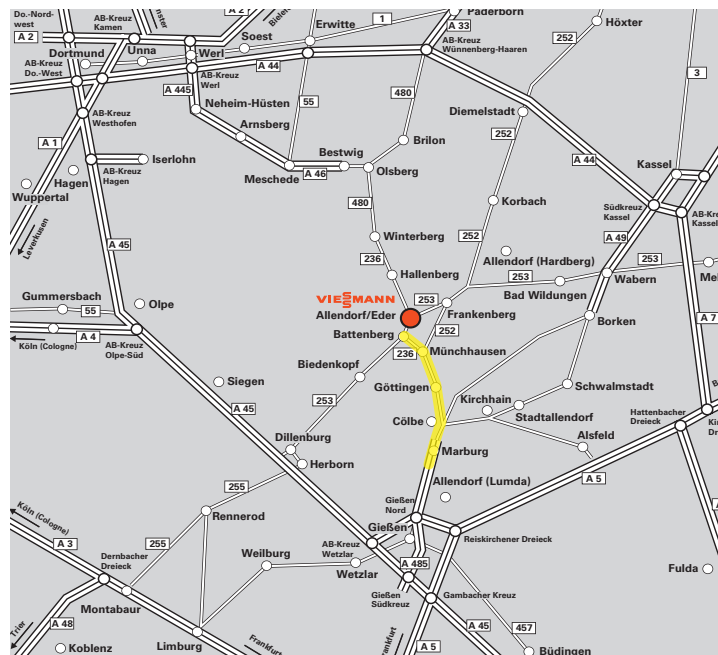

Getting to Viessmann

By car

From Kassel/ Hannover

Motorway A 49 – exit at Wabern – B 253 –
Frankenberg (Eder) – Allendorf (Eder)

From Fulda/ Würzburg

Rhön motorway A 7 – Hattenbacher Dreieck –
A 5 – Alsfeld B 62 – Göttingen (Marburg district)
B 252 – Münchhausen B 236 – Allendorf (Eder)

From Frankfurt

Frankfurter Kreuz interchange – A 5 – Gambacher
Kreuz interchange – A 45 – Gießener Südkreuz
interchange – A 485 – B 3 – Marburg (Lahn)
B 252 – Münchhausen – B 236 – Allendorf (Eder)

From Cologne/ Düsseldorf

A 4 – or B 55 – Olpe interchange – A 45 –
Dillenburg B 253 – Biedenkopf – Allendorf (Eder)

From Dortmund

A 1 – Kamen interchange – Dortmund/Unna
interchange – A 44 – Werl interchange –
A 445 – Bestwig B 7 – Olsberg B 480 –
Winterberg B 236 – Hallenberg – Allendorf (Eder)

From Paderborn/ Detmold and Hameln

B 1 to Paderborn – A 33 – Wünnenberg/
Haaren interchange – B 480 – Brilon – Olsberg –
Winterberg B 236 – Hallenberg – Allendorf (Eder)

By plane

Allendorf (Eder) commercial airfield

Paved runway
(1240 m long, 30 m wide) GPS-supported
approach system and advanced navigation light
system (PAPI) to support instrument and visual
approach

Map

Please pay particular attention to the mandatory speed limits
in this area, which are monitored by an extensive network of
fixed speed cameras.

Alsfeld	67 km
Düsseldorf	230 km
Frankfurt (Main)	130 km
Giessen	65 km
Hannover	230 km
Kassel	86 km
Cologne	185 km
Marburg (Lahn)	33 km
Paderborn	110 km